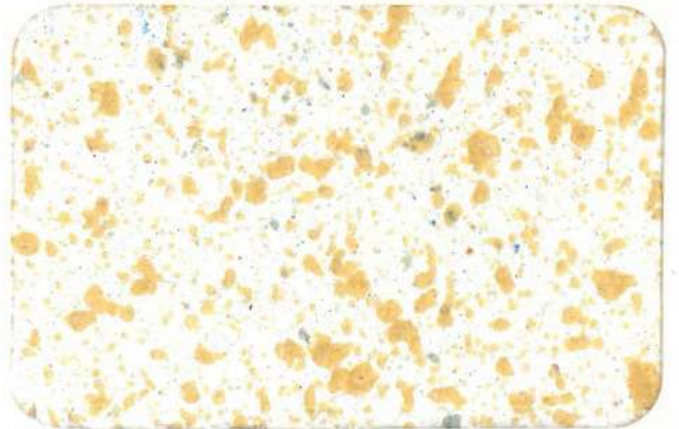

FT 201

FT 511

FT 521

FT 531

FT 541

FT 551

FT 561

Flaxo Rockwall

Flaxo Rockwall is an exterior decorative texture. Appropriate for concrete, masonry, plasters, cement fiber panel, and gypsum. It is formulated with an emulsion of acrylic copolymer and antimicrobial additives with 2-3 mm-sized marble aggregates.