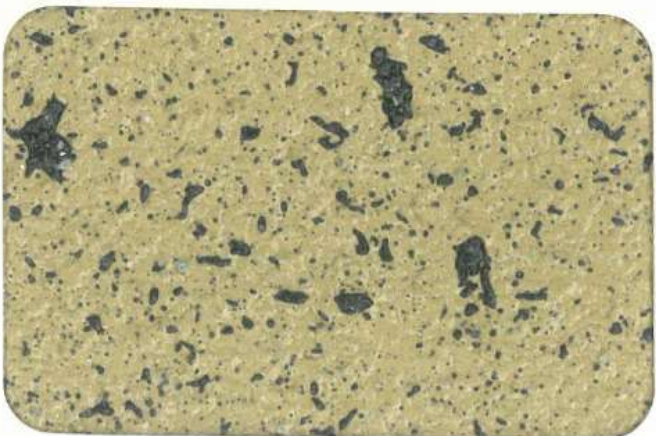

Flaxo Rockwall & Flaxo Tex Coating

Flaxen Paints Industry LLC,
United Arab Emirates

Flaxen Paints Industry LLC
Visit Us: www.flaxenpaints.com, info@flaxenpaints.com

Flaxo Tex Coating

Flaxo Tex is formed with an acrylic copolymer emulsion, including the hard aggregates, antimicrobial additives, and marble chips. It has a heavy texture and an amazing decorative finish. It has a long-lasting display of color and immense weather resistance.

FT 201

FT 511

FT 521

FT 531

FT 541

FT 551

FT 561

Flaxo Rockwall

Flaxo Rockwall is an exterior decorative texture. Appropriate for concrete, masonry, plasters, cement fiber panel, and gypsum. It is formulated with an emulsion of acrylic copolymer and antimicrobial additives with 2-3 mm-sized marble aggregates.

FRW 401

FRW 411

FRW 420

FRW 431

FRW 441

FRW 451

FRW 461

Flaxo Rockwall & Flaxo Tex Coating