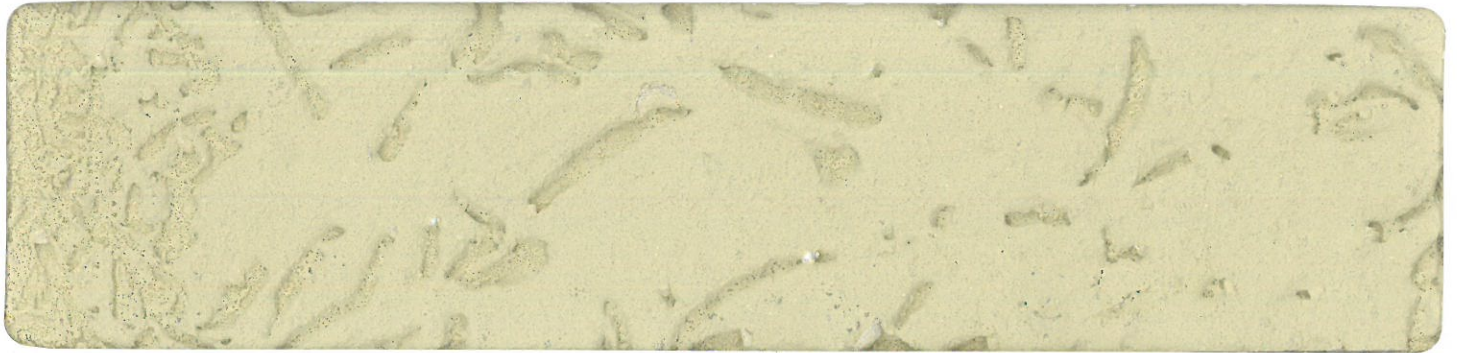

Flaxo Rockwall & Flaxo Tex Coating

Flaxen Paints Industry LLC,
United Arab Emirates

Flaxen Paints Industry LLC
Visit Us: www.flaxenpaints.com, info@flaxenpaints.com

Flaxo Tex Coating

Flaxo Tex is formed with an acrylic copolymer emulsion, including the hard aggregates, antimicrobial additives, and marble chips. It has a heavy texture and an amazing decorative finish. It has a long-lasting display of color and immense weather resistance.

FT 201

FT 511

FT 521

FT 531

FT 541

FT 551

FT 561

Flaxo Rockwall

Flaxo Rockwall is an exterior decorative texture. Appropriate for concrete, masonry, plasters, cement fiber panel, and gypsum. It is formulated with an emulsion of acrylic copolymer and antimicrobial additives with 2-3 mm-sized marble aggregates.