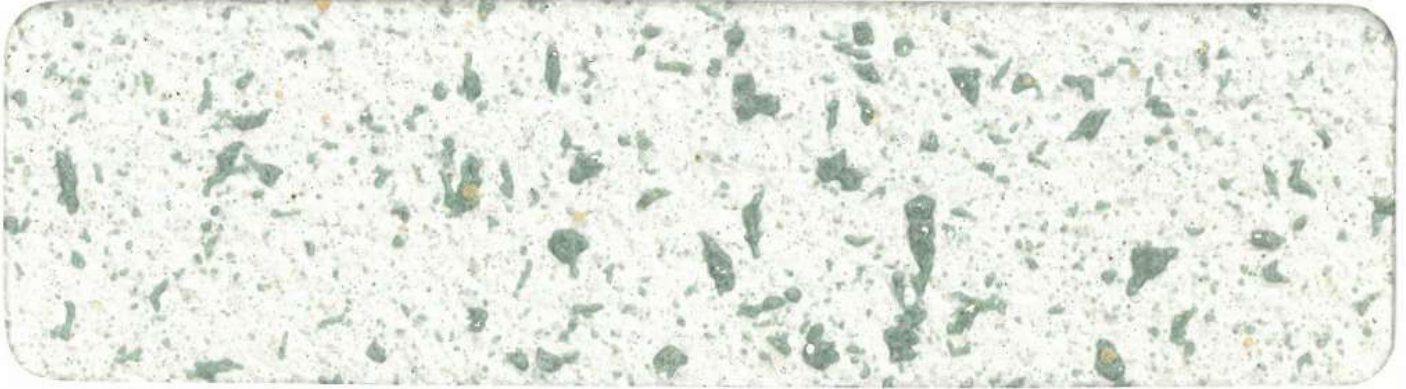

Flaxo Rockwall & Flaxo Tex Coating

Flaxen Paints Industry LLC,
United Arab Emirates

Flaxen Paints Industry LLC
Visit Us: www.flaxenpaints.com, info@flaxenpaints.com

Flaxo Tex Coating

Flaxo Tex is formed with an acrylic copolymer emulsion, including the hard aggregates, antimicrobial additives, and marble chips. It has a heavy texture and an amazing decorative finish. It has a long-lasting display of color and immense weather resistance.

FT 201

FT 511

FT 521

FT 531

FT 541

FT 551

FT 561

Flaxo Rockwall

Flaxo Rockwall is an exterior decorative texture. Appropriate for concrete, masonry, plasters, cement fiber panel, and gypsum. It is formulated with an emulsion of acrylic copolymer and antimicrobial additives with 2-3 mm-sized marble aggregates.