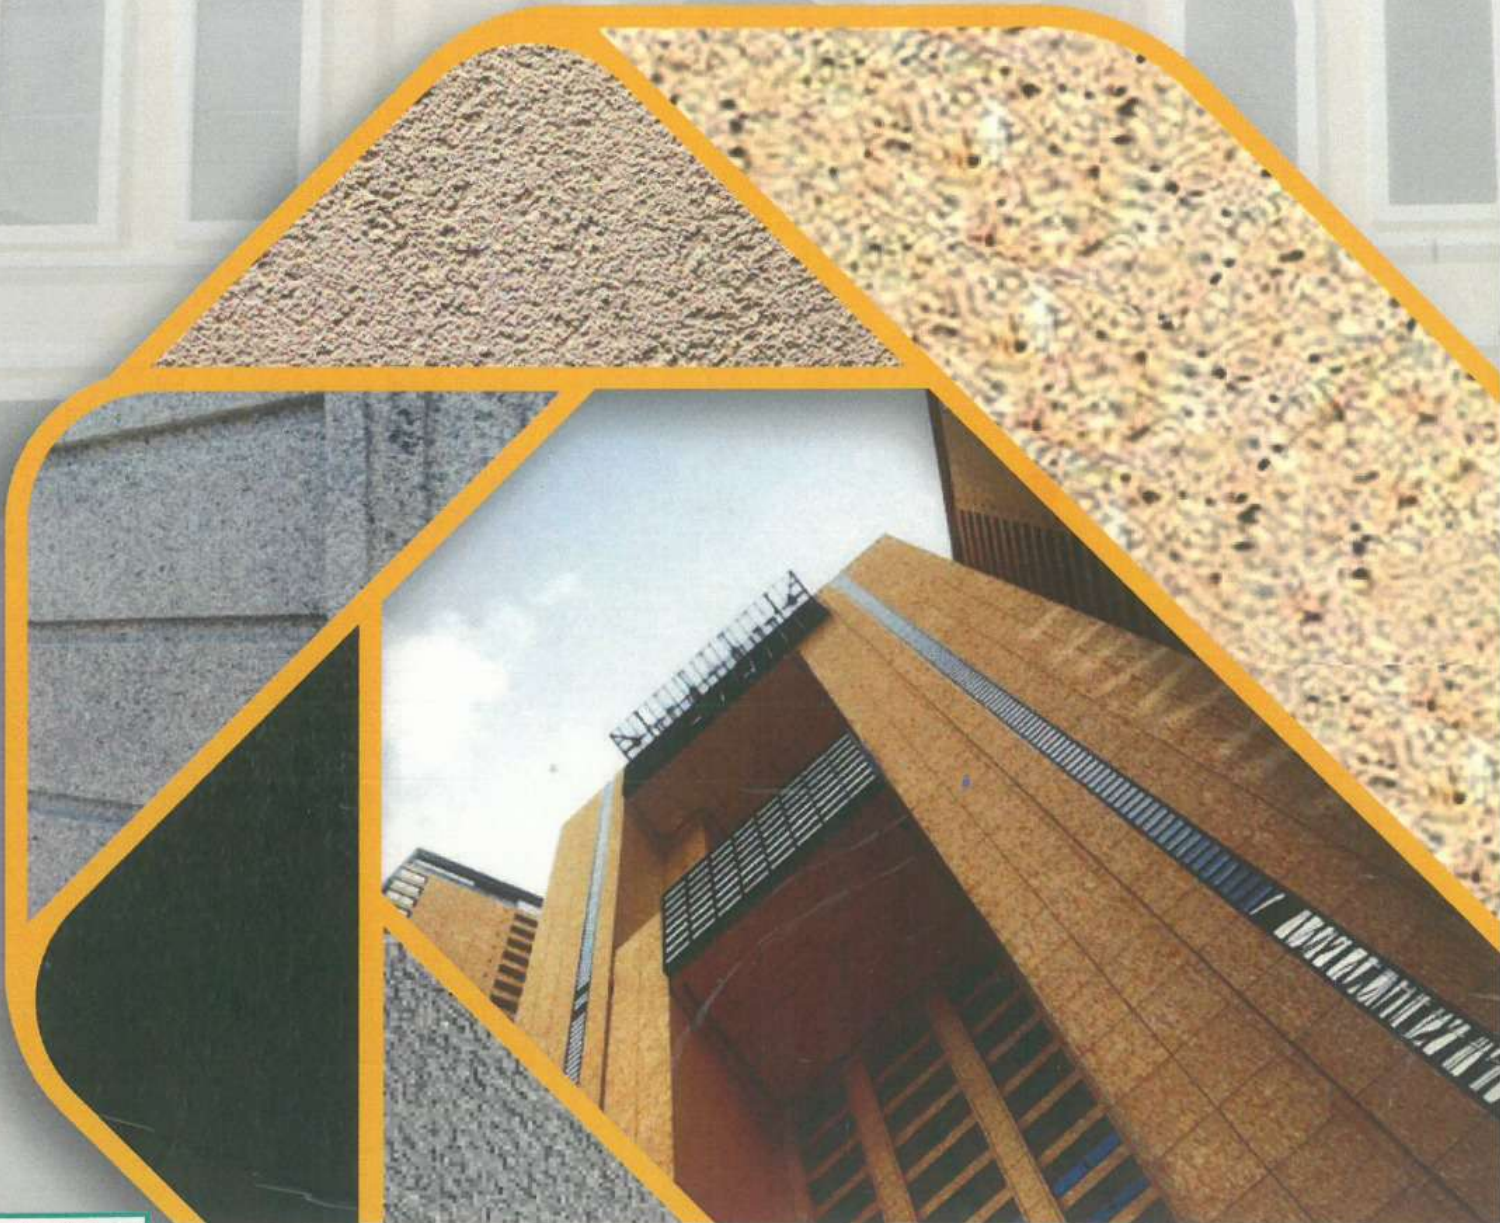

Flaxo Rockwall & Flaxo Tex Coating

Flaxen Paints Industry LLC,
United Arab Emirates

Flaxen Paints Industry LLC
Visit Us: www.flaxenpaints.com, info@flaxenpaints.com

Flaxo Tex Coating

Flaxo Tex is formed with an acrylic copolymer emulsion, including the hard aggregates, antimicrobial additives, and marble chips. It has a heavy texture and an amazing decorative finish. It has a long-lasting display of color and immense weather resistance.

Flaxo Rockwall is an exterior decorative texture. Appropriate for concrete, masonry, plasters, cement fiber panel, and gypsum. It is formulated with an emulsion of acrylic copolymer and antimicrobial additives with 2-3 mm-sized marble aggregates.