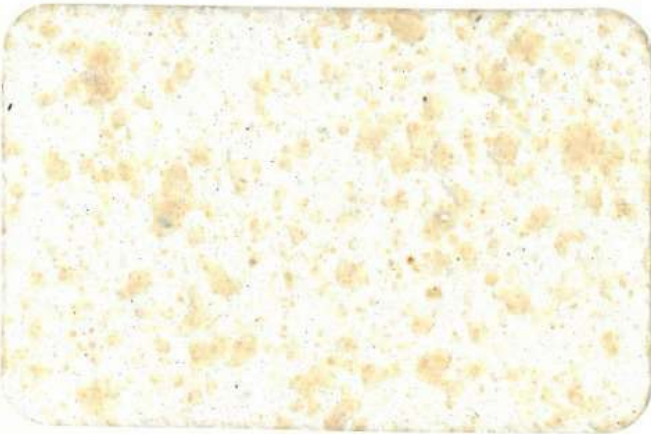

Flaxo Rockwall & Flaxo Tex Coating

Flaxen Paints Industry LLC,
United Arab Emirates

Flaxen Paints Industry LLC
Visit Us: www.flaxenpaints.com, info@flaxenpaints.com

Flaxo Tex Coating

Flaxo Tex is formed with an acrylic copolymer emulsion, including the hard aggregates, antimicrobial additives, and marble chips. It has a heavy texture and an amazing decorative finish. It has a long-lasting display of color and immense weather resistance.

FT 201

FT 511

FT 521

FT 531

FT 541

FT 551

FT 561

Flaxo Rockwall

Flaxo Rockwall is an exterior decorative texture. Appropriate for concrete, masonry, plasters, cement fiber panel, and gypsum. It is formulated with an emulsion of acrylic copolymer and antimicrobial additives with 2-3 mm-sized marble aggregates.