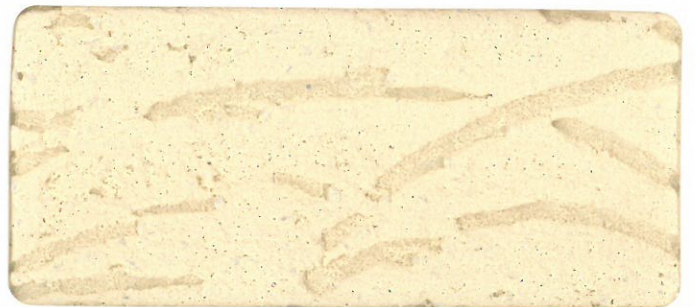

Flaxo Rockwall

Flaxo Rockwall is an exterior decorative texture. Appropriate for concrete, masonry, plasters, cement fiber panel, and gypsum. It is formulated with an emulsion of acrylic copolymer and antimicrobial additives with 2-3 mm-sized marble aggregates.

FRW 420